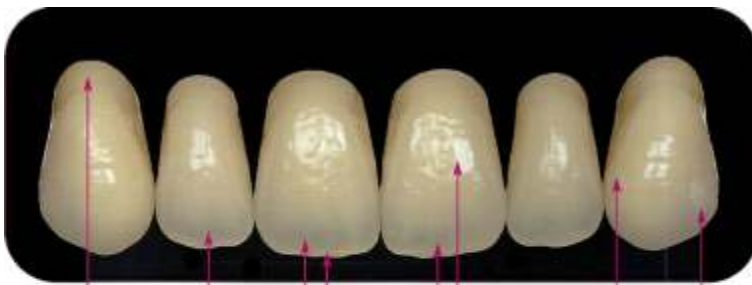

Defaulting to Schottlander enigmalife⁺ Teeth

We have been using the new enigmaLife teeth for a few months now and I have to say we are impressed. They are more lifelike and adaptable compared to the old Enigma teeth.

Moulds are greatly improved and, with the colours closely matching the standard Vita shade guide, they are easier to match.

Schottlander are going to phase out the old Enigma over the coming 12 months, although they will keep stock for the foreseeable future. However, we are going to preempt this move by starting to use enigmaLife as the default from now on for

Subtle darker necks like natural teeth
Internal structures of natural teeth
Blue/white opalescence and fluorescence
Surface characterisation provides natural reflections
Canines darker mesially, more translucent distally
Greater incisal translucency